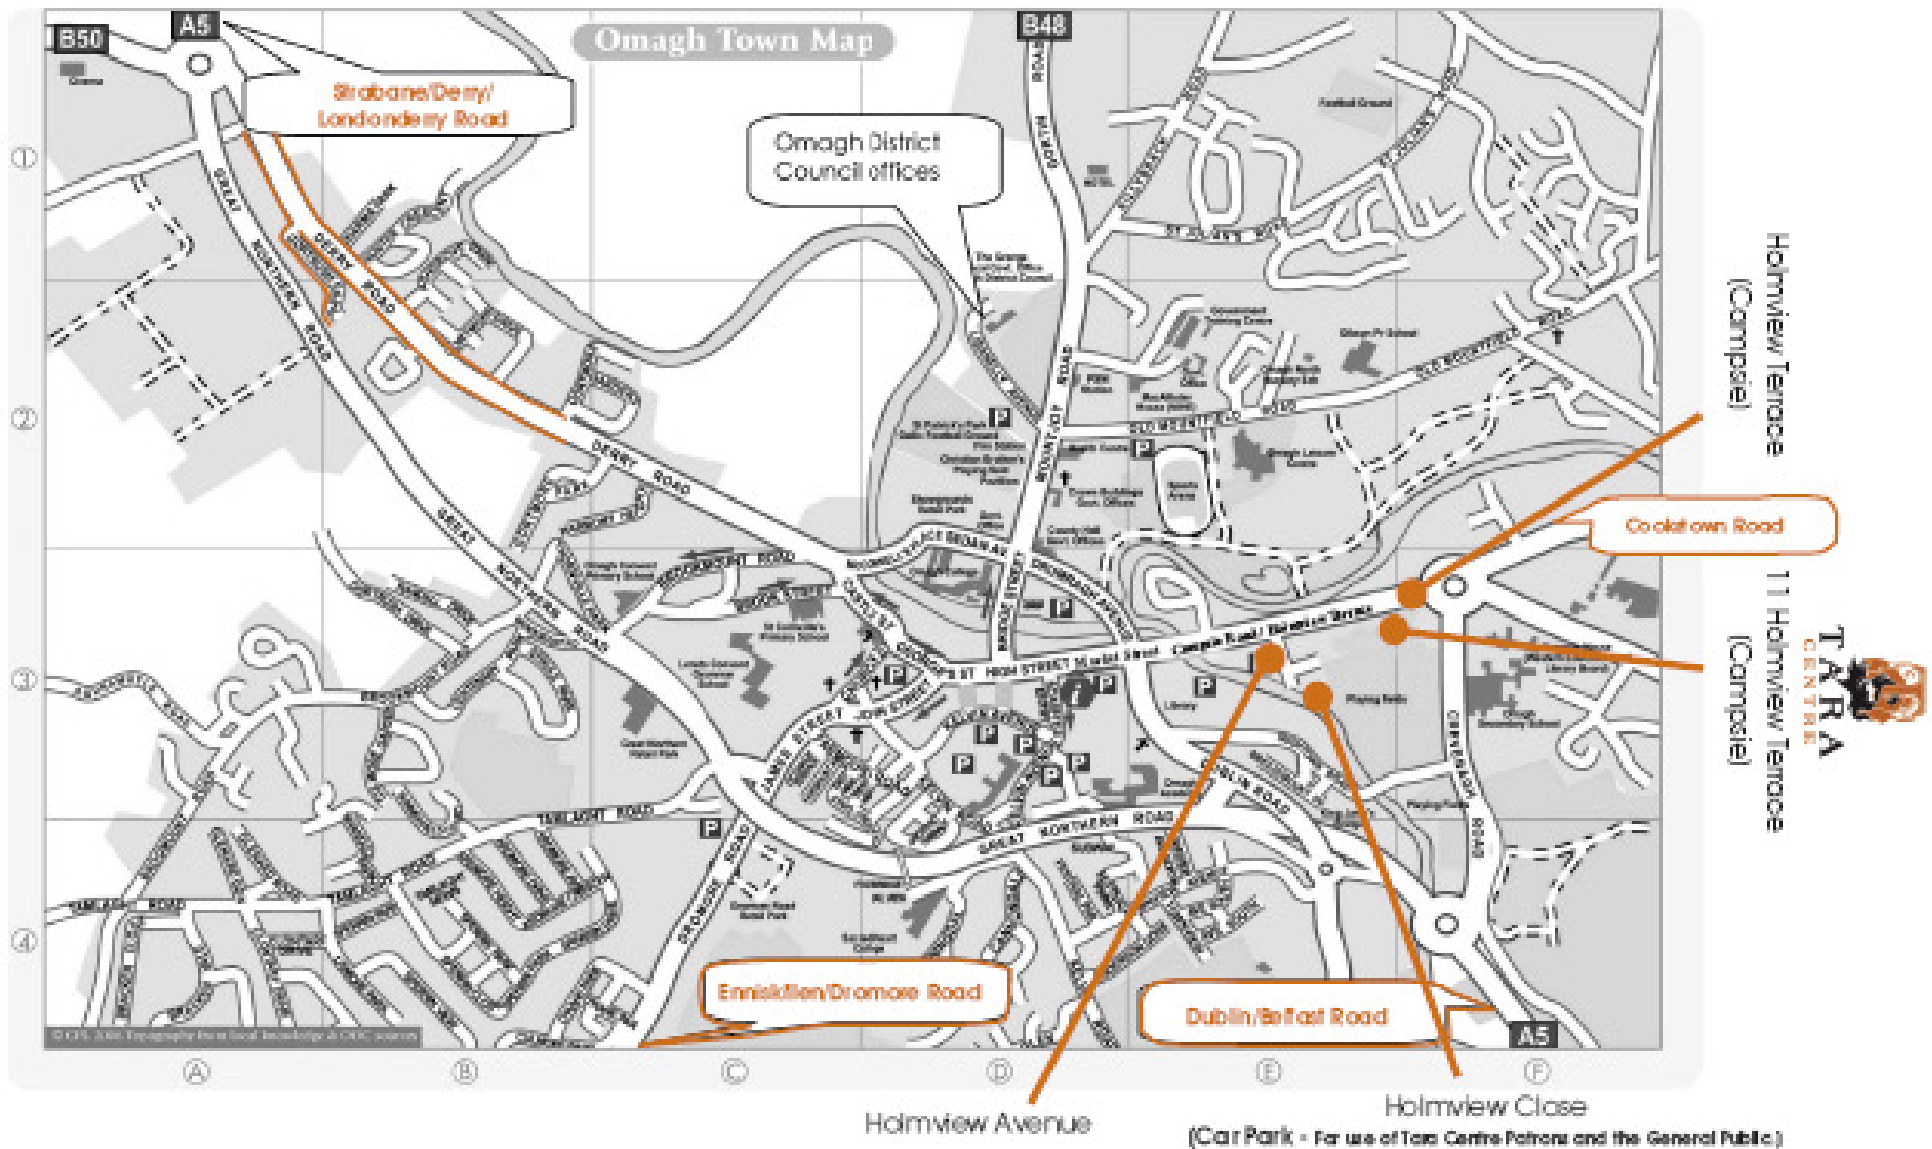

# HOW TO FIND US

*Omagh Town Map (Shows location of Tara Centre and its Public Car Park)*

**NOTE:** The front entrance of the Tara Centre is on Holmview Terrace. The very short narrow street which leads to the rear of the Centre is Holmview Avenue. The new Car Park is located on Holmview Close.